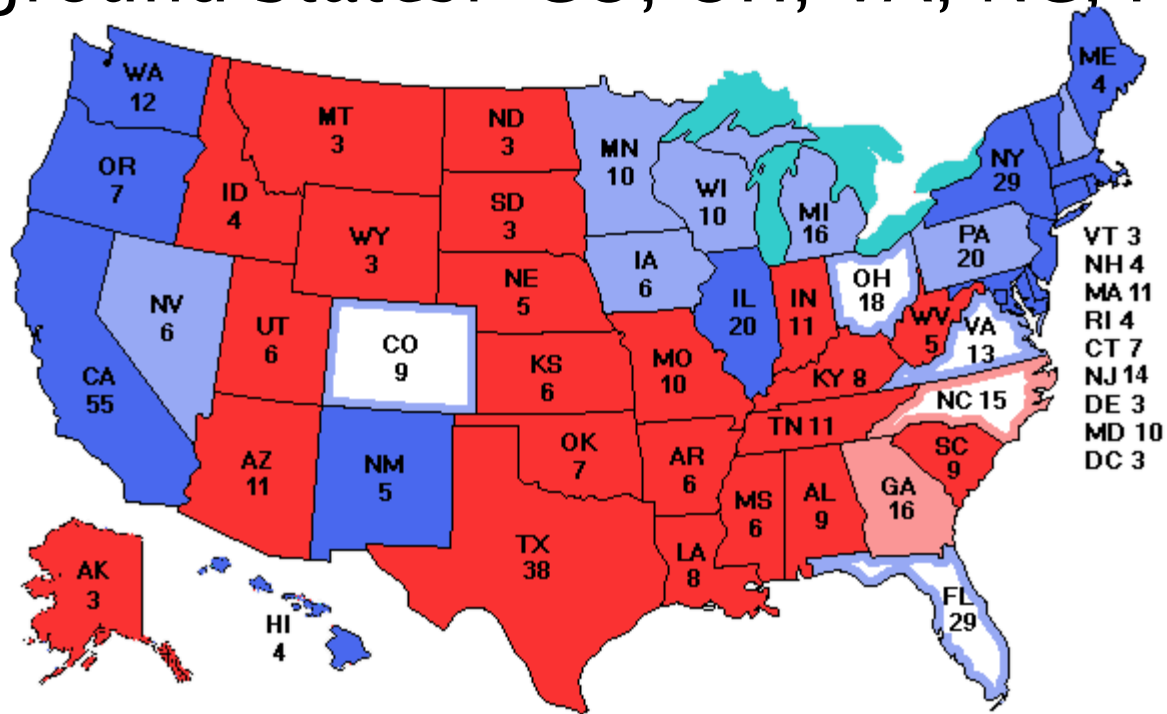

2016 NOW PAC

Political Opportunities & Challenges

National NOW Board Meeting
Linda Berg, Political Director
March 12, 2016

Challenges and Opportunities

- ▶ First woman elected president
 - ▶ Defeat Republican extremists
 - ▶ Regain control of the Senate
 - ▶ Save the Supreme Court
 - ▶ Increase feminists elected to Congress
 - ▶ Strengthen NOW grassroots
- 

Electoral College

- ▶ Battleground States: CO, OH, VA, NC, FL

2016 Senate Races

©2015 U.Va. Center for Politics

Safe D Leans D
Likely D R to D

Democrats: 47

No election
Toss-up

Toss-ups: 3

Leans R Safe R
D to R Likely R

Republicans: 50

8 States to Watch

- ▶ **FL** – Battleground, open Rubio seat, Pam Keith, NOW PAC end.
 - ▶ **CO** – Battleground, Senate seat, Senator Michael Bennet
 - ▶ **NV** – Watch State, Open Reid Seat. Catherine Cortez Masto
 - ▶ **OH** – Battleground State. Opportunity to beat Rob Portman
 - ▶ **NC**– Battleground. Opt to beat Richard Burr, Deborah Ross
 - ▶ **WI**– Watch State, Russ Feingold challenging Sen. Johnson
 - ▶ **NH** – Watch State, Maggie Hassan challenging Kelly Ayotte
 - ▶ **PA** – Battleground, K. McGinty or J. Sestak challenging P. Toomey
- 