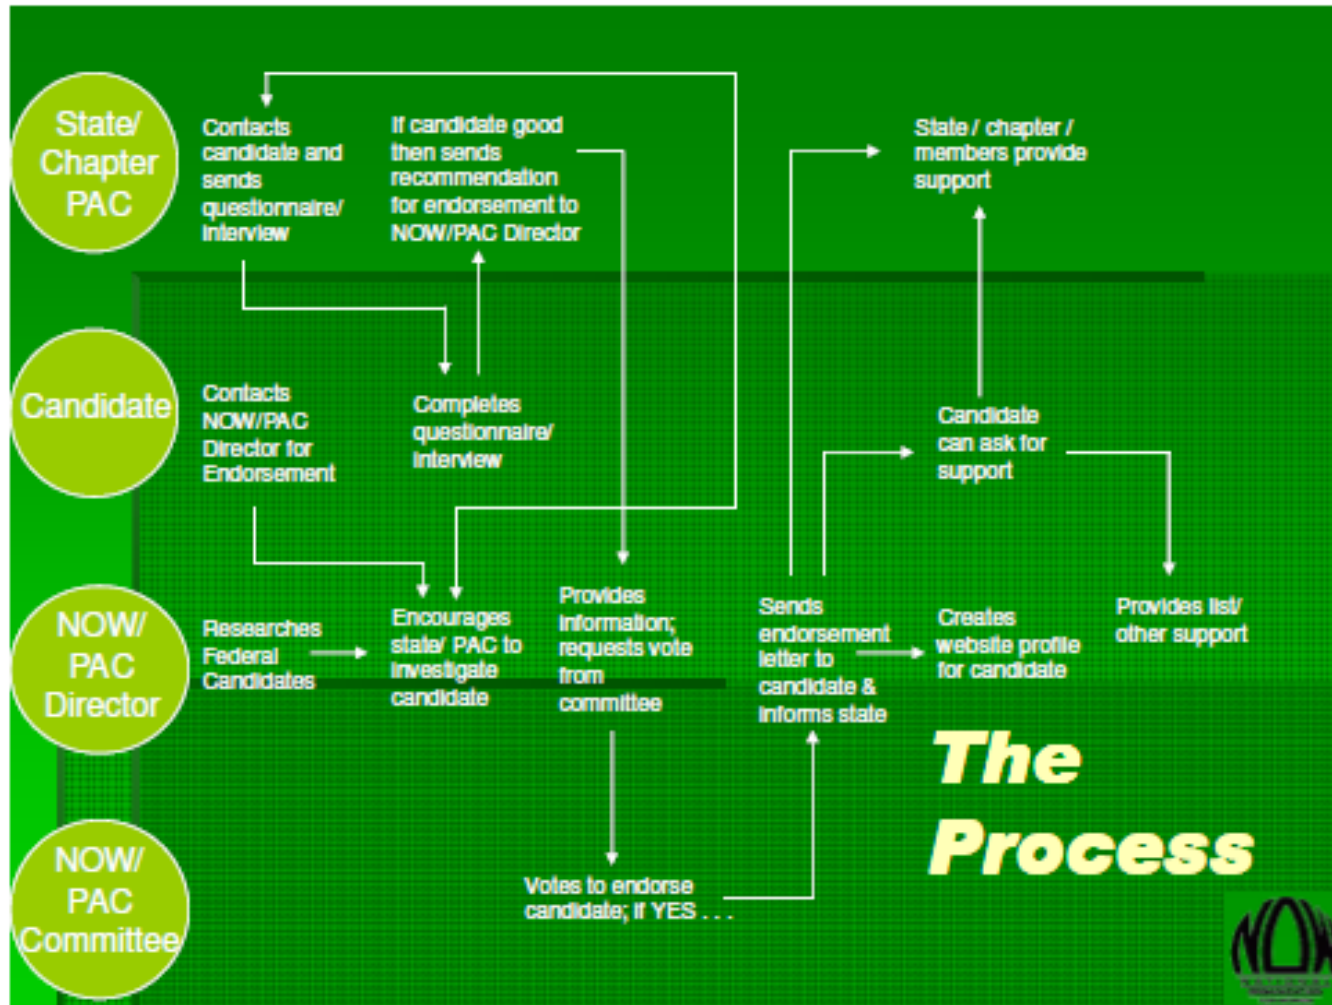

How candidates get endorsed