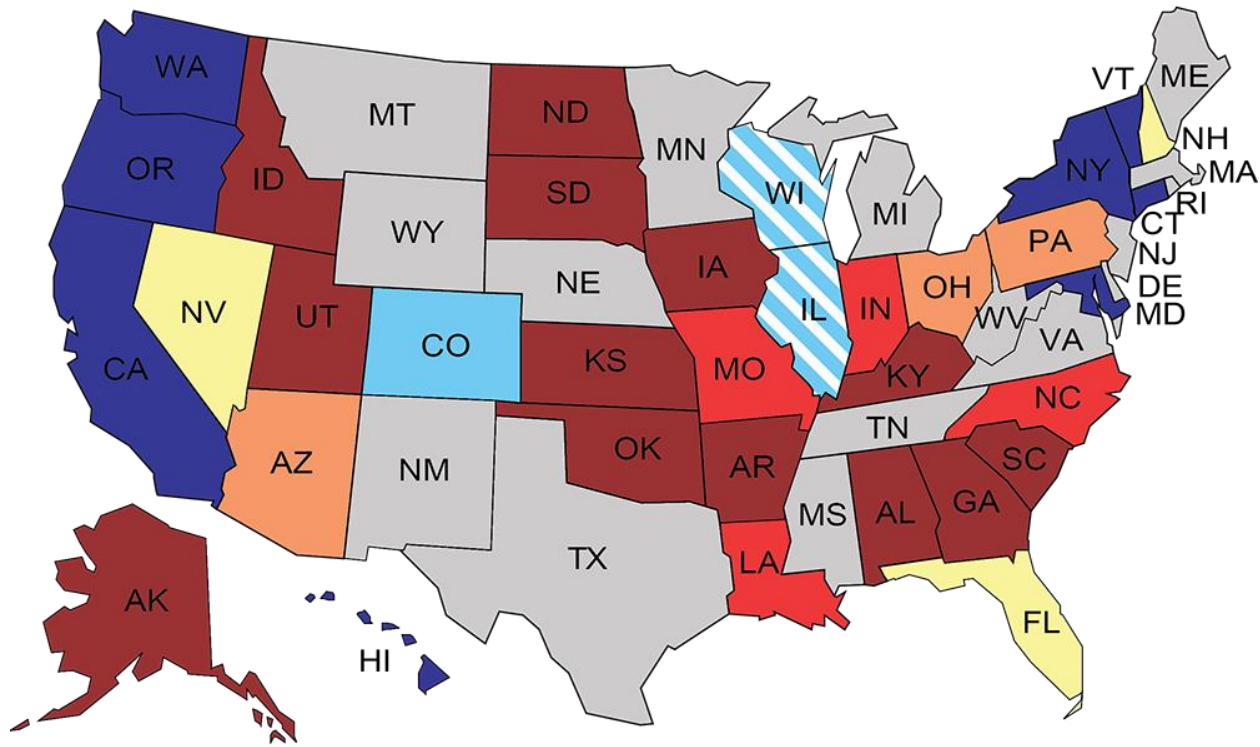

2016 NOW PAC

Political Opportunities & Challenges

National NOW Board Meeting
Linda Berg, Political Director
March 12, 2016

Challenges and Opportunities

- ▶ First woman elected president
 - ▶ Defeat Republican extremists
 - ▶ Regain control of the Senate
 - ▶ Save the Supreme Court
 - ▶ Increase feminists elected to Congress
 - ▶ Strengthen NOW grassroots
- 

Electoral College

- ▶ Battleground States: CO, OH, VA, NC, FL

2016 Senate Races

©2015 U.Va. Center for Politics

Safe D Leans D
Likely D R to D

Democrats: 47

No election
Toss-up

Toss-ups: 3

Leans R Safe R
D to R Likely R

Republicans: 50

8 States to Watch

- ▶ **FL** – Battleground, open Rubio seat, Pam Keith, NOW PAC end.
 - ▶ **CO** – Battleground, Senate seat, Senator Michael Bennet
 - ▶ **NV** – Watch State, Open Reid Seat. Catherine Cortez Masto
 - ▶ **OH** – Battleground State. Opportunity to beat Rob Portman
 - ▶ **NC**– Battleground. Opt to beat Richard Burr, Deborah Ross
 - ▶ **WI**– Watch State, Russ Feingold challenging Sen. Johnson
 - ▶ **NH** – Watch State, Maggie Hassan challenging Kelly Ayotte
 - ▶ **PA** – Battleground, K. McGinty or J. Sestak challenging P. Toomey
- 